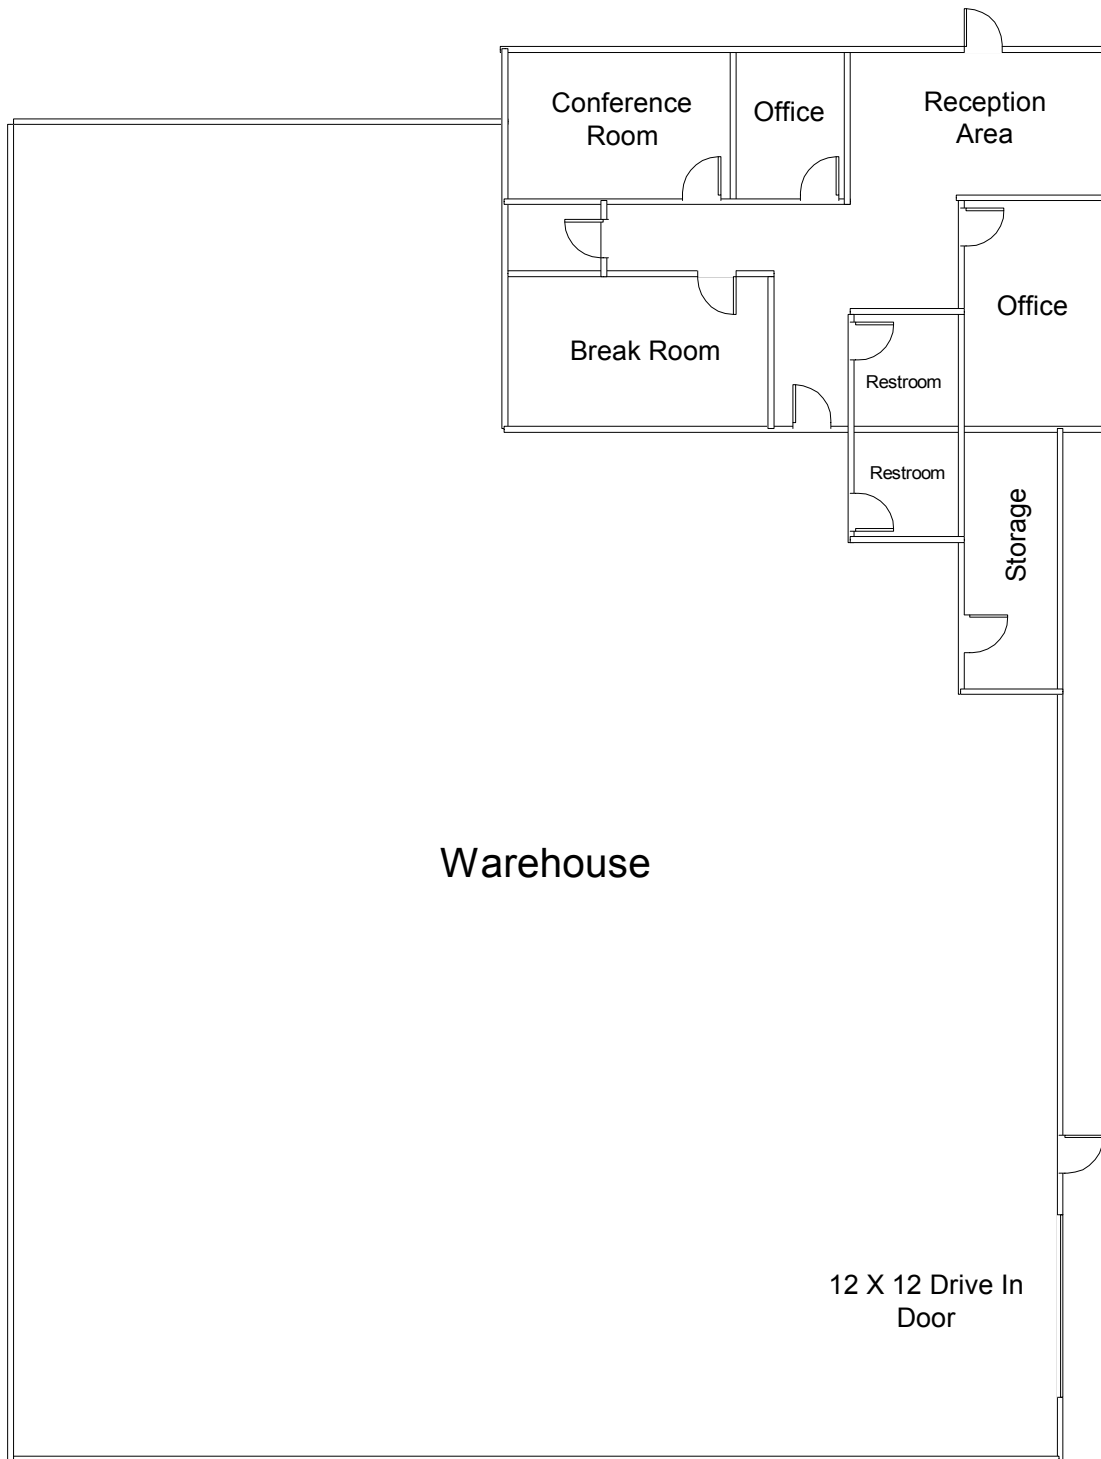

For Lease

**824 Rose Avenue
Columbus, Ohio 43219**

**6,360 SF
1,000 SF Office**

**Ohio Industrial Realty Co., Inc.
614 298-0800
Contact: Jerry Abraham**

824 Rose Avenue
6,360 SF

Ohio Industrial Realty Co., Inc.
614 298-0800
Contact: Jerry Abraham